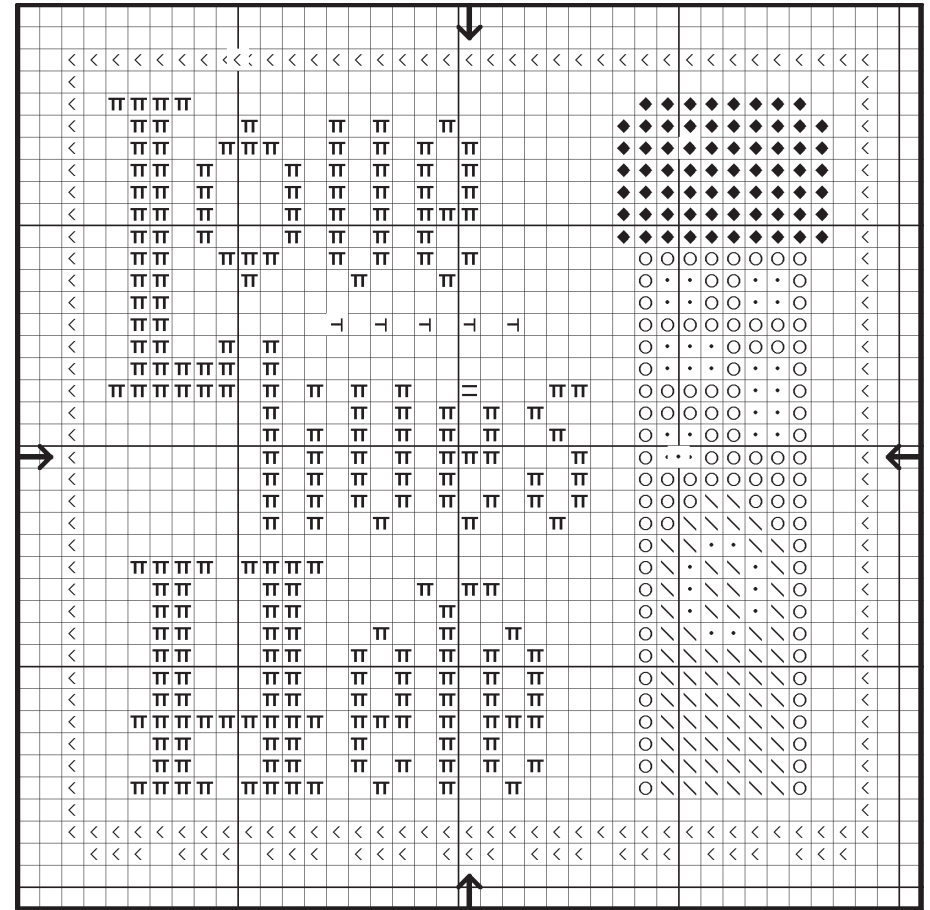

love lives here

Code	Classic Colorworks	Anchor	DMC
◻	Old Money	848	927
◻	Pebble Beach	903	3032
◻	Tennessee Red Clay	5975	356
	Gentle Art		
◻	Chives	266	471
◆	Old Blue Paint	1033	932
	Weeks Dye Works		
◻	Beige	387	ecru
π	Dirt Road	898	611

Model stitched on 30 count Linen (Weeks) linen over 2 threads using 2 strands Classic Colorworks, Gentle Art and Weeks Dye Works Thread.

Stitch Count 37w x 37h
Approximate Design Size 2.5 x 2.5 inches

product sources

Linen linen, 30 count
Weeks Dye Works
Classic Colorworks
(520)396-3802
Gentle Art Sampler Thread
(614)855-8346
Weeks Dye Works Thread
(877)OVERDYE